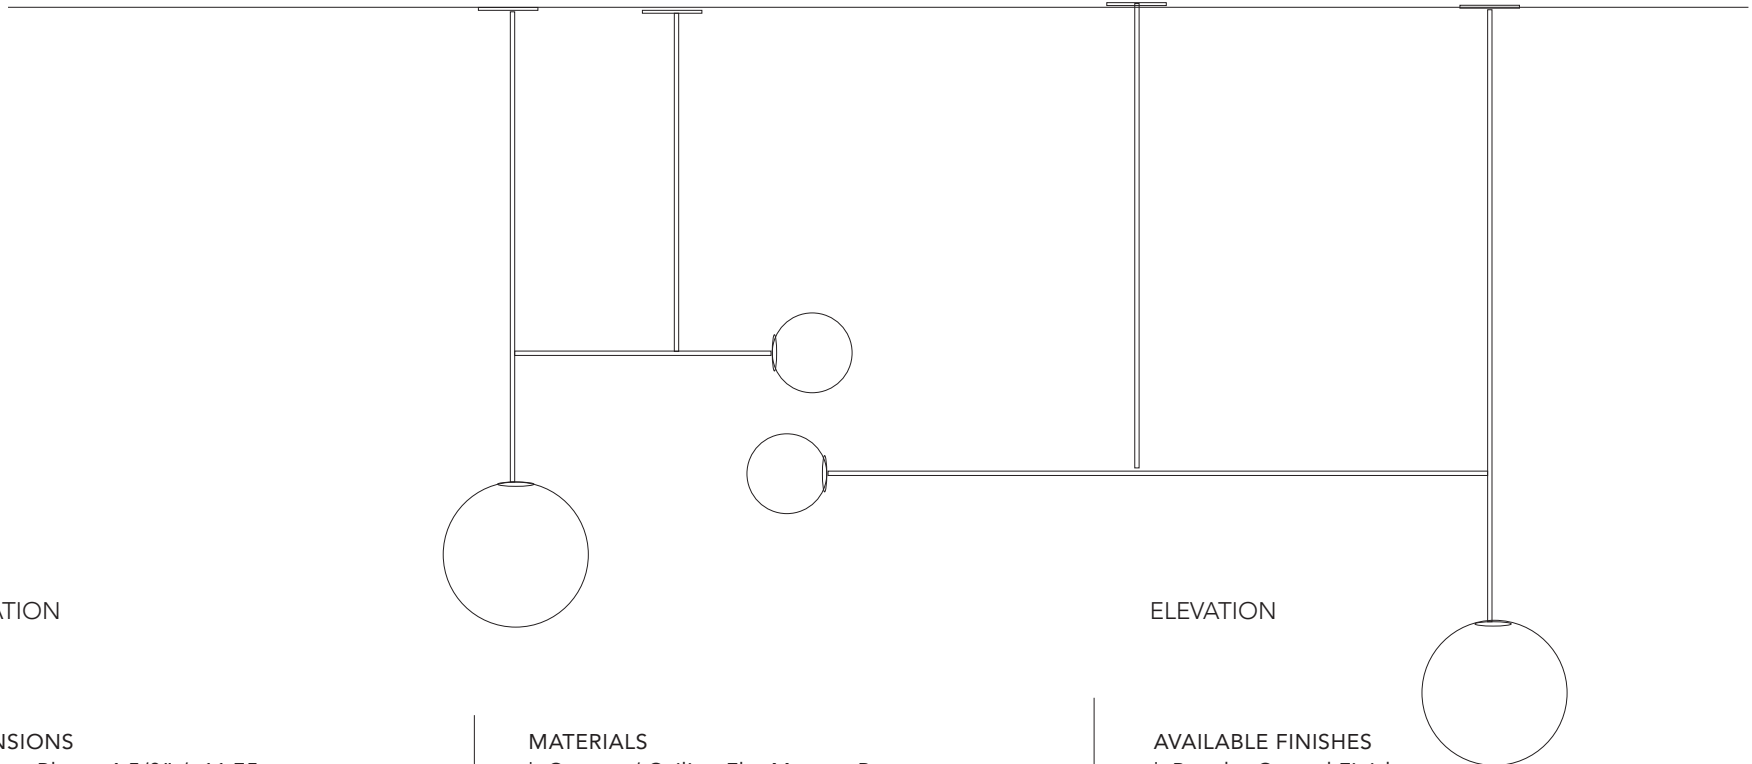

L 100

L 100

ELEVATION

ELEVATION

DIMENSIONS

- | Canopy Plate: 4 5/8" / 11.75cm
- | Shade Diameter: 16" / 406 mm, 10" / 254 mm
- | Fixture Height: Custom

LAMP

- | Max Wattage Per Socket: 60W
- | Lamp Base: Medium E27
- | Lamp Type: LED or Incandescent

- | European Equivalent Also Available

MATERIALS

- | Canopy / Ceiling Flat Mount: Brass
- | Shade: Frosted Glass / Acrylic

SHOWN IN

- | Plated Brass
- | Plated Brass
- | Frosted Glass / Acrylic

AVAILABLE FINISHES

- | Powder Coated Finishes
 - o Black o Dk. Grey
 - o White o Custom
- | Plated Brass
- | Plated Antique Brass
- | Plated Bronze

REMARKS

- | Custom Sizing is Available
- | Bulbs are additional
- | For indoor use only
- | Canopy and ceiling hardware included
- | Weight: 40lbs / 18kg