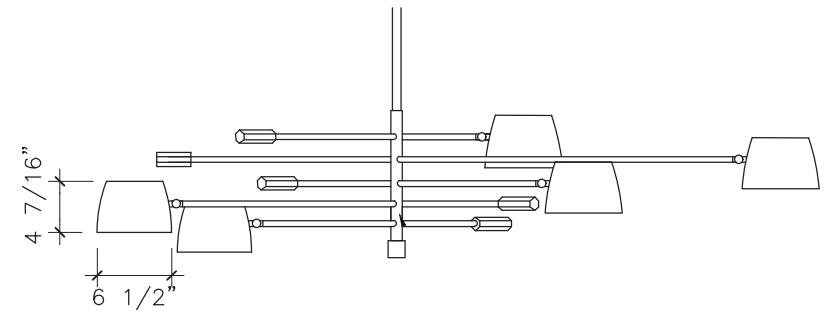

ELEVATION

DIMENSIONS

- | Standard Canopy: 4 5/8" / 11.75cm
- | Shade Diameter: 6" / 152 mm
- | Fixture Height: 28" / 711mm

LAMP

- | Max Wattage Per Socket: 60W
- | Lamp Base: Candelabra E12
- | Lamp Type: T22 LED or incandescent

| European Equivalent Also Available

MATERIALS

- | Canopy / Ceiling Mount: Cast Aluminum
- | Shade: Frosted Glass

SHOWN IN

- | Natural Brass
- | Powder Coated Black

AVAILABLE FINISHES

- | Powder Coated Finishes
  - o Black
  - o Dk. Grey
  - o White
  - o Custom
- | Plated Brass
- | Plated Antique Brass
- | Plated Bronze

REMARKS

- | Custom Sizing is Available
- | Bulbs are additional
- | For indoor use only
- | Canopy and ceiling hardware included
- | Weight: Less than 15 lbs / 9 kg