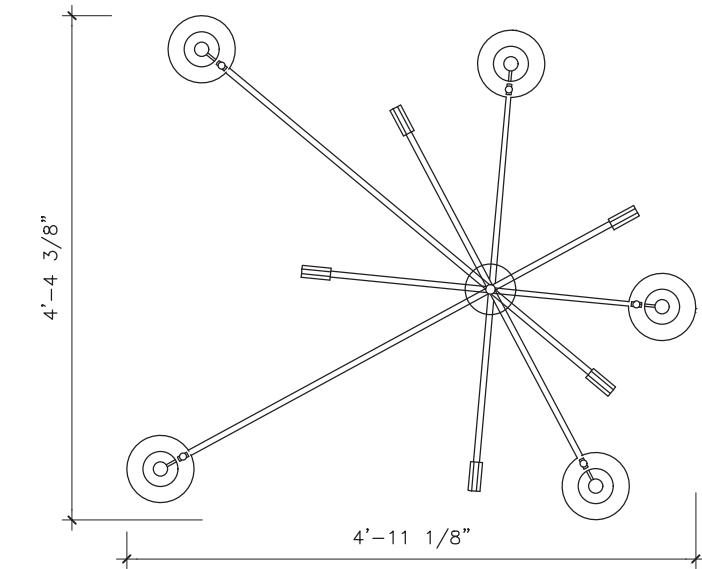

# L 104

---

# L 104

PLAN

ELEVATION

## DIMENSIONS

- | Standard Canopy: 4 5/8" / 11.75cm
- | Shade Diameter: 6" / 152 mm
- | Fixture Height: 28" / 711mm

## LAMP

- | Max Wattage Per Socket: 60W
- | Lamp Base: Candelabra E12
- | Lamp Type: T22 LED or incandescent

| European Equivalent Also Available