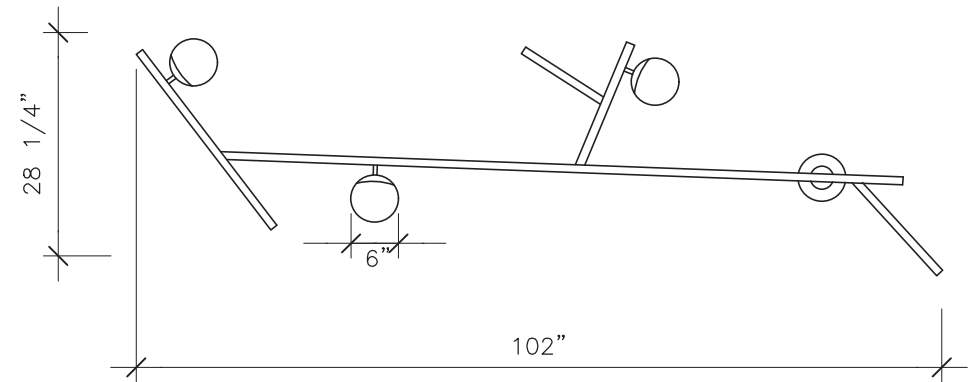

L 105

L 105

PLAN

ELEVATION

DIMENSIONS

- | Standard Canopy: 4 5/8" / 11.75cm
- | Shade Diameter: 6" / 152 mm
- | Fixture Height: 28" / 711mm

MATERIALS

- | Canopy / Ceiling Mount: Cast Aluminum
- | Shade: Frosted Glass

LAMP

- | Max Wattage Per Socket: 60W
- | Lamp Base: Candelabra E12
- | Lamp Type: T22 LED or incandescent
- | European Equivalent Also Available

AVAILABLE FINISHES

- | Powder Coated Finishes
 - o Black o Dk. Grey
 - o White o Custom
- | Plated Brass
- | Plated Antique Brass
- | Plated Bronze

REMARKS

- | Custom Sizing is Available
- | Bulbs are additional
- | For indoor use only
- | Canopy and ceiling hardware included
- | Weight: Less than 15 lbs / 9 kg