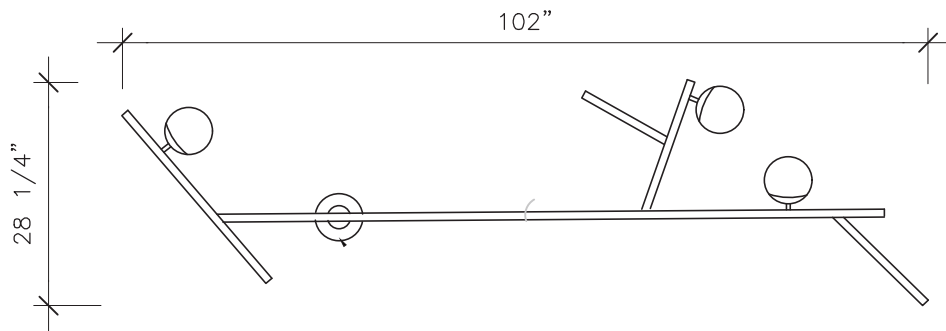

L 105

L 105

PLAN

ELEVATION

DIMENSIONS

- | Standard Canopy: 4 5/8" / 11.75cm
- | Shade Diameter: 6" / 152 mm
- | Fixture Height: 28" / 711mm

MATERIALS

- | Canopy / Ceiling Mount: Cast Aluminum
- | Shade: Frosted Glass

LAMP

- | Max Wattage Per Socket: 60W
- | Lamp Base: Candelabra E12
- | Lamp Type: T22 LED or incandescent
- | European Equivalent Also Available

AVAILABLE FINISHES

- | Powder Coated Finishes
 - o Black o Dk. Grey
 - o White o Custom
- | Plated Brass
- | Plated Antique Brass
- | Plated Bronze

REMARKS

- | Custom Sizing is Available
- | Bulbs are additional
- | For indoor use only
- | Canopy and ceiling hardware included
- | Weight: Less than 15 lbs / 9 kg