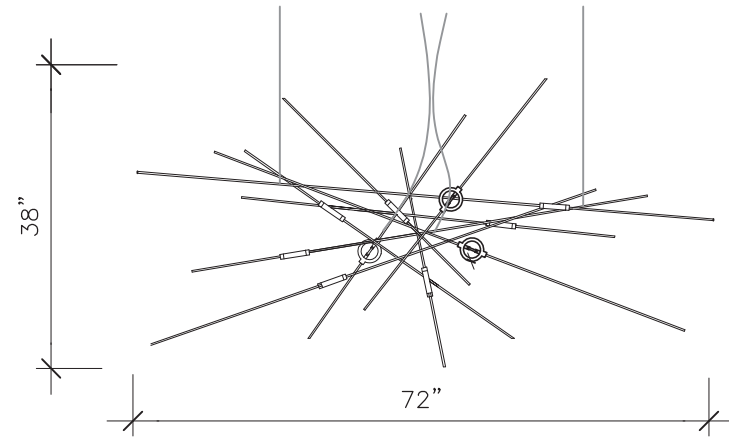

# L 15

PLAN

ELEVATION

## DIMENSIONS

- | Standard Canopy: 4 5/8" / 11.75cm
- | Shade Diameter: 1.5" / 1.8 cm
- | Overall Diameter: 36.5" / 92.7" or Custom
- | Fixture Height: 46" / 116.8 cm or Custom