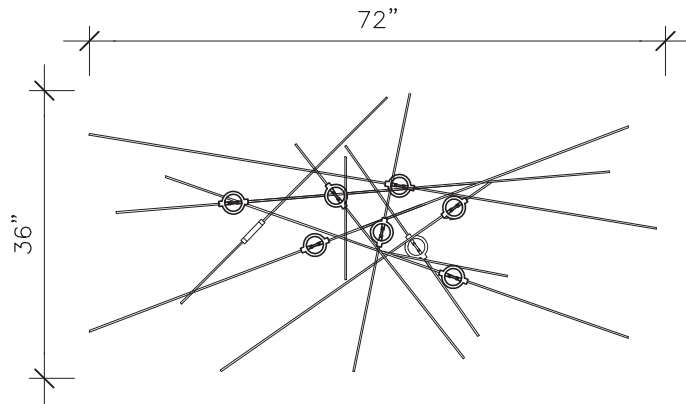

# L 15

PLAN

ELEVATION

## DIMENSIONS

- | Standard Canopy: 4 5/8" / 11.75cm
- | Shade Diameter: 1.5" / 1.8 cm
- | Overall Diameter: 36.5" / 92.7" or Custom
- | Fixture Height: 46" / 116.8 cm or Custom