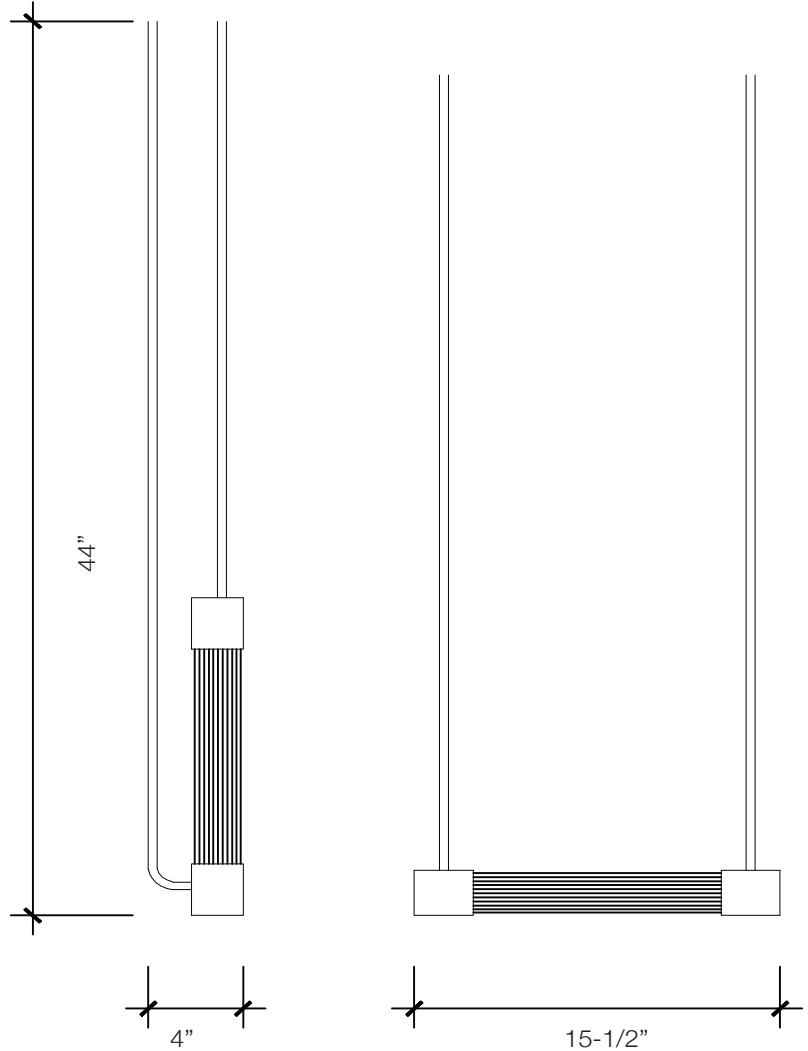

# L 45

Commute Home 367 Dupont St Toronto ON M5R 1W2

DIMENSIONS

- | Standard Canopy: 4 5/8" / 3.37 cm
- | Shade Diameter: 2" / 5.08 cm
- | Fixture Height: 44" / 111.76 cm
- | Fixture Width: 15.5" / 39.37 cm

MATERIALS

- | Canopy: Cast Steel
- | Arms: Steel
- | Shade: Ribbed Glass

AVAILABLE FINISHES

- | Powder Coated Finishes
  - Black ● Dk. Grey
  - White ○ Custom
- | Patina Steel
- | Gilt: Gold Leaf

LAMP

- | Max Wattage Per Socket: 60 W
- | Lamp Base: Medium Socket
- | European Equivalent Also Available

REMARKS

- | Custom Sizing is Available
- | For indoor use only
- | Canopy and lamp hardware included
- | Our fixtures are ESA approved, this compliance is applicable to national standards and CSA international.
- | Approx. Weight: Less than 10 lbx / 4.5 kg