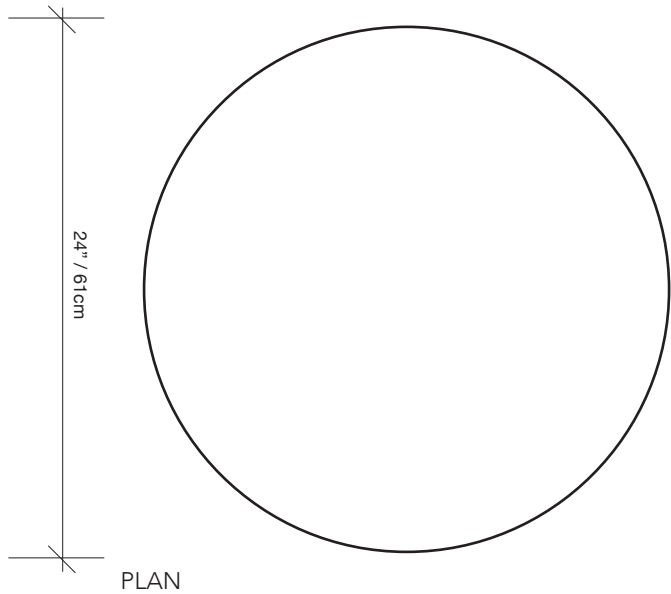

L 62

L 62

DIMENSIONS

- | Standard Canopy: 4 5/8" / 11.75cm
- | Shade Diameter: 24" / 60.9 cm or Custom
- | Fixture Height: 13" / 33 cm or Custom

LAMP

- | Max Wattage Per Socket: 60W / Socket
- | Lamp Base: Medium Socket / E26
- | Lamp Type: Incandescent or LED

REMARKS

- | Custom Sizing is Available
- | Bulbs are additional
- | For indoor use only
- | Canopy and ceiling hardware included
- | Weight: Less than 65 lbs / 29.5 kg