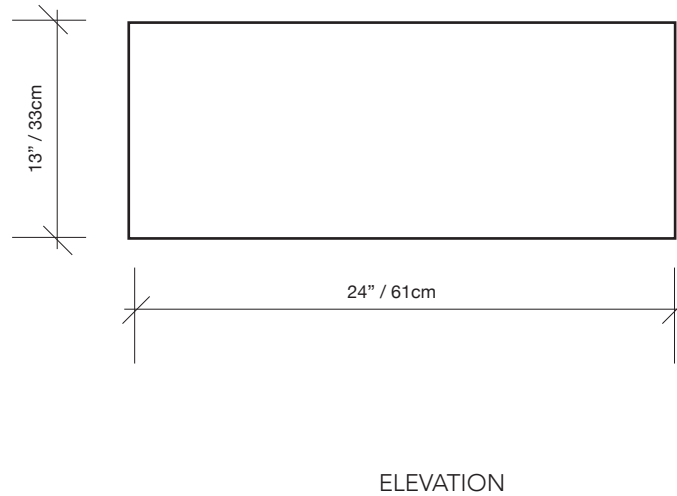

L 62

L 62

DIMENSIONS

- | Standard Canopy: 4 5/8" / 11.75cm
- | Shade Diameter: 24" / 60.9 cm or Custom
- | Fixture Height: 13" / 33 cm or Custom

LAMP

- | Max Wattage Per Socket: 60W / Socket
- | Lamp Base: Medium Socket / E26
- | Lamp Type: Incandescent or LED

REMARKS

- | Custom Sizing is Available
- | Bulbs are additional
- | For indoor use only
- | Canopy and ceiling hardware included
- | Weight: Less than 65 lbs / 29.5 kg