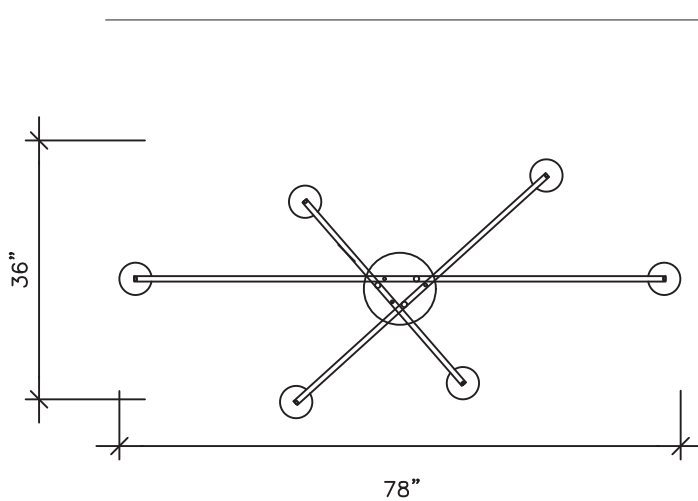

L 75

L 75

PLAN

ELEVATION

DIMENSIONS

- | Standard Canopy: 10" / 25.4cm
- | Shade Diameter: 5" / 12.7 cm
- | Overall Diameter: 36" X 78" / 91.4 cm X 198.12 cm or Custom
- | Fixture Height: 46" / 116.8 cm or Custom

LAMP

- | Max Wattage Per Socket: 40W / Socket
 - | Lamp Base: Candelabra Socket / E12
 - | Lamp Type: Incandescent or LED
- | European Equivalent Also Available

MATERIALS

- | Canopy / Ceiling Mount: Cast Aluminum Matching
- | Shade: Brass + Frosted Glass