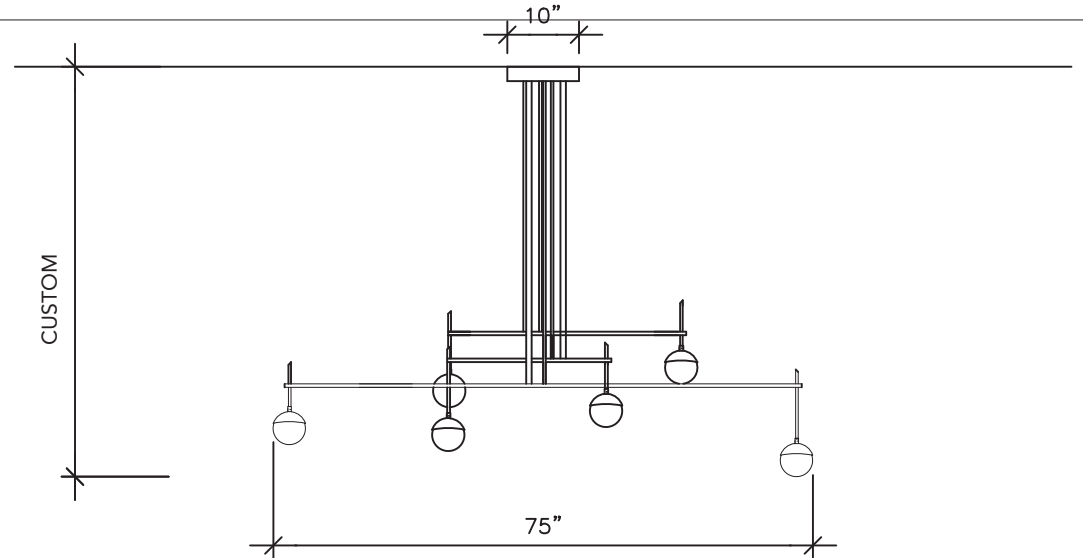

L 75

L 75

PLAN

ELEVATION

DIMENSIONS

- | Standard Canopy: 10" / 25.4cm
- | Shade Diameter: 5" / 12.7 cm
- | Overall Diameter: 36" X 78" / 91.4 cm X 198.12 cm or Custom
- | Fixture Height: 46" / 116.8 cm or Custom

LAMP

- | Max Wattage Per Socket: 40W / Socket
 - | Lamp Base: Candelabra Socket / E12
 - | Lamp Type: Incandescent or LED
- | European Equivalent Also Available

MATERIALS

- | Canopy / Ceiling Mount: Cast Aluminum Matching
- | Shade: Brass + Frosted Glass