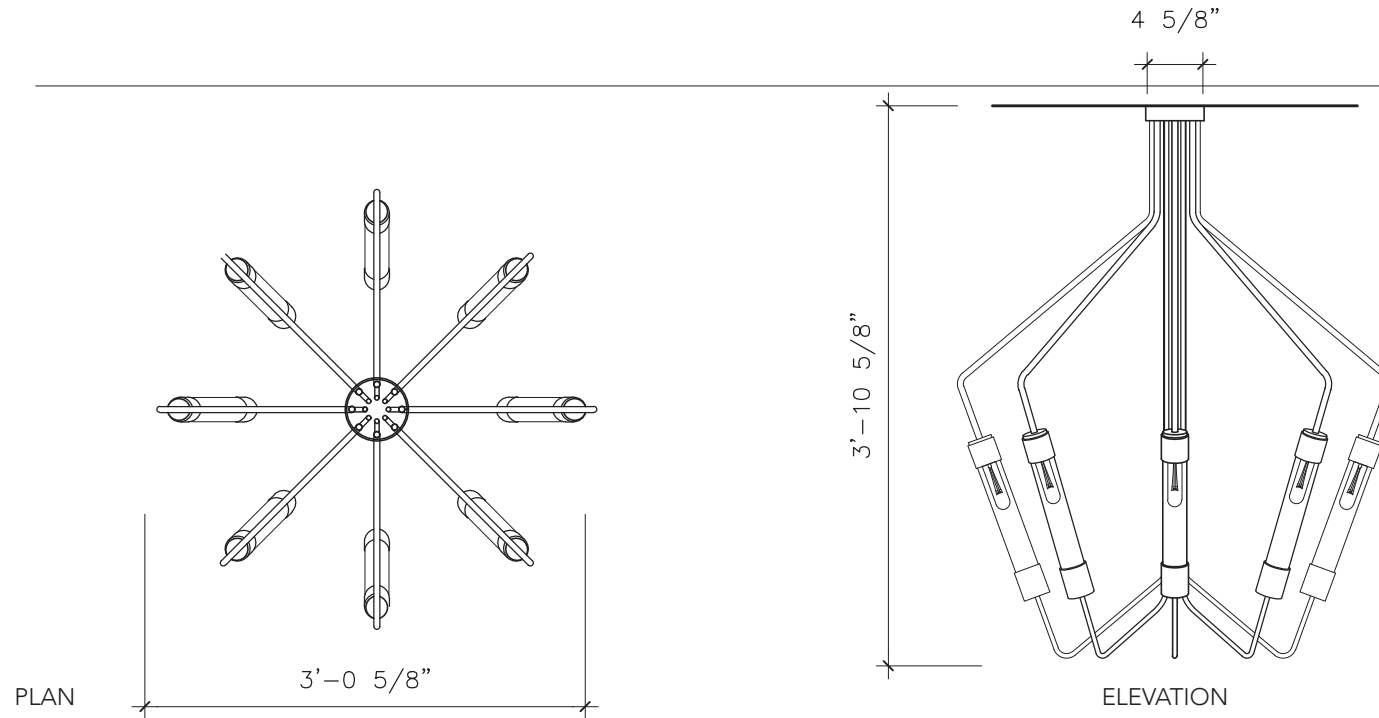

L 84

L 84

DIMENSIONS

- | Standard Canopy: 4 5/8" / 11.75cm
- | Shade Diameter: 1.5" / 1.8 cm
- | Overall Diameter: 36.5" / 92.7" or Custom
- | Fixture Height: 46" / 116.8 cm or Custom

LAMP

- | Max Wattage Per Socket: 40W / Socket
- | Lamp Base: Medium Socket / E26
- | Lamp Type: Incandescent or LED

REMARKS

- | Custom Sizing is Available
- | Bulbs are additional
- | For indoor use only
- | Canopy and ceiling hardware included
- | Weight: Less than 65 lbs / 29.5 kg