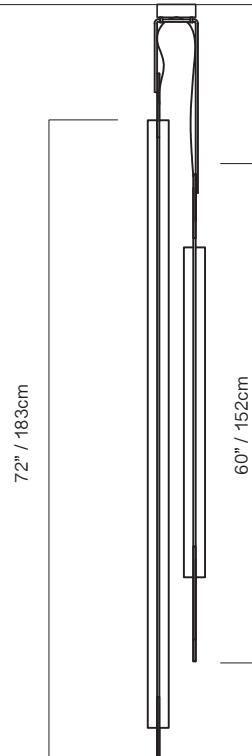

### DIMENSIONS

- | Canopy Plate: 4 5/8" / 11.75cm
- | Body Diameter: 3" / 76.3 mm
- | Fixture Height: Custom