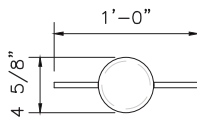

L 95

L 95

PLAN

ELEVATION

DIMENSIONS

- | Canopy Plate: 4 5/8" / 11.75cm
- | Shade Diameter: 4" / 101 mm
- | Fixture Height: Custom

LAMP

- | Max Wattage Per Socket: 40W
- | Lamp Base: Candelabra
- | Lamp Type: LED T22