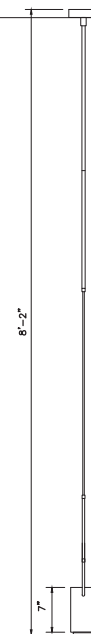

L 95

L 95

PLAN

ELEVATION

DIMENSIONS

- | Canopy Plate: 4 5/8" / 11.75cm
- | Shade Diameter: 4" / 101 mm
- | Fixture Height: Custom

LAMP

- | Max Wattage Per Socket: 40W
- | Lamp Base: Candelabra
- | Lamp Type: LED T22

- | European Equivalent Also Available

MATERIALS

- | Canopy / Ceiling Mount: Aluminum : Brass Finish
- | Shade: Brass + Frosted Acrylic

SHOWN IN

- | Brass
- | Frosted Acrylic
- | Charcoal Cord Cover

AVAILABLE FINISHES

- | Powder Coated Finishes
 - o Black o Dk. Grey
 - o White o Custom
- | Plated Brass
- | Plated Antique Brass
- | Plated Bronze

REMARKS

- | Custom Sizing is Available
- | Bulbs are additional
- | For indoor use only
- | Canopy and ceiling hardware included
- | Weight: 10lbs / 4.5 kg