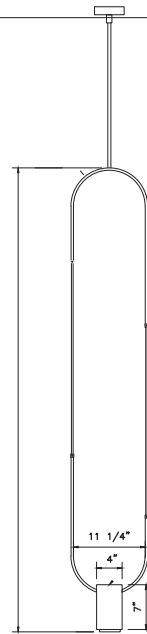

L 95

L 95

PLAN

ELEVATION

DIMENSIONS

- | Canopy Plate: 4 5/8" / 11.75cm
- | Shade Diameter: 4" / 101 mm
- | Fixture Height: Custom

LAMP

- | Max Wattage Per Socket: 40W
- | Lamp Base: Candelabra
- | Lamp Type: LED T22

- | European Equivalent Also Available

MATERIALS

- | Canopy / Ceiling Mount: Aluminum : Brass Finish
- | Shade: Brass + Frosted Acrylic

SHOWN IN

- | Brass
- | Frosted Acrylic
- | Charcoal Cord Cover

AVAILABLE FINISHES

- | Powder Coated Finishes
 - o Black o Dk. Grey
 - o White o Custom
- | Plated Brass
- | Plated Antique Brass
- | Plated Bronze

REMARKS

- | Custom Sizing is Available
- | Bulbs are additional
- | For indoor use only
- | Canopy and ceiling hardware included
- | Weight: 10lbs / 4.5 kg