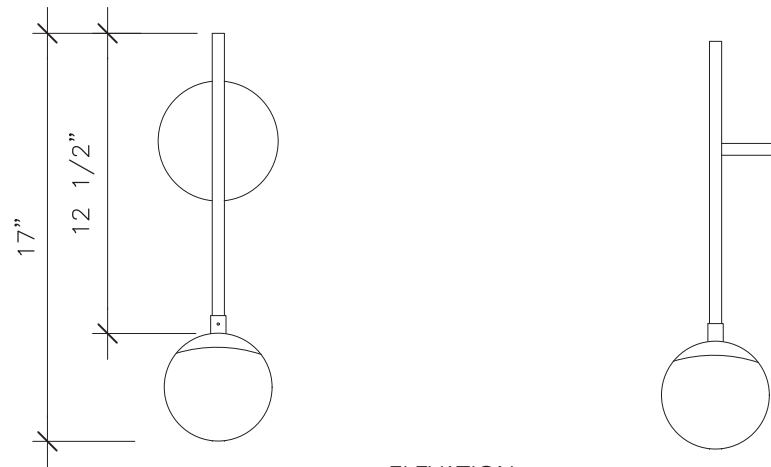

# L 96

---

ELEVATION

#### DIMENSIONS

- | Canopy Plate: 4 5/8" / 11.75cm
- | Shade Diameter: 5" / 127 mm
- | Fixture Height: Custom

#### LAMP

- | Max Wattage Per Socket: 40W
- | Lamp Base: Candelabra
- | Lamp Type: LED T22
  
- | European Equivalent Also Available

#### MATERIALS

- | Canopy / Ceiling Mount: Brass
- | Shade: Brass + Frosted Glass