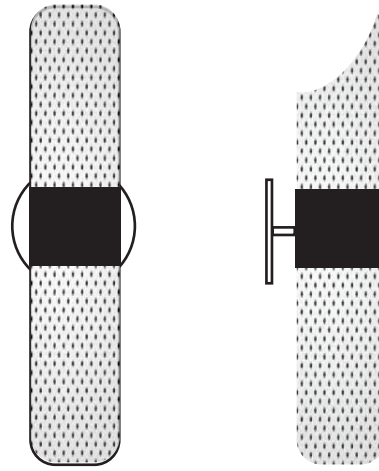

L 101

L 101

ELEVATION

DIMENSIONS

- | Wall Plate: 4 5/8" / 11.75cm
- | Shade Diameter: 4" / 101 mm
- | Fixture Height: 15" / 381mm

LAMP

- | Max Wattage Per Socket: 60W
- | Lamp Base: Medium Socket
- | Lamp Type: LED or Incandescent

- | European Equivalent Also Available

MATERIALS

- | Canopy / Ceiling Mount: Brass
- | Shade: Plated Brass

SHOWN IN

- | Plated Brass
- | Brass Fittings

AVAILABLE FINISHES

- | Powder Coated Finishes
 - o Black o Dk. Grey
 - o White o Custom
- | Plated Brass
- | Plated Antique Brass
- | Plated Bronze

REMARKS

- | Custom Sizing is Available
- | Bulbs are additional
- | For indoor use only
- | Canopy and ceiling hardware included
- | Weight: 5lbs /2.26kg