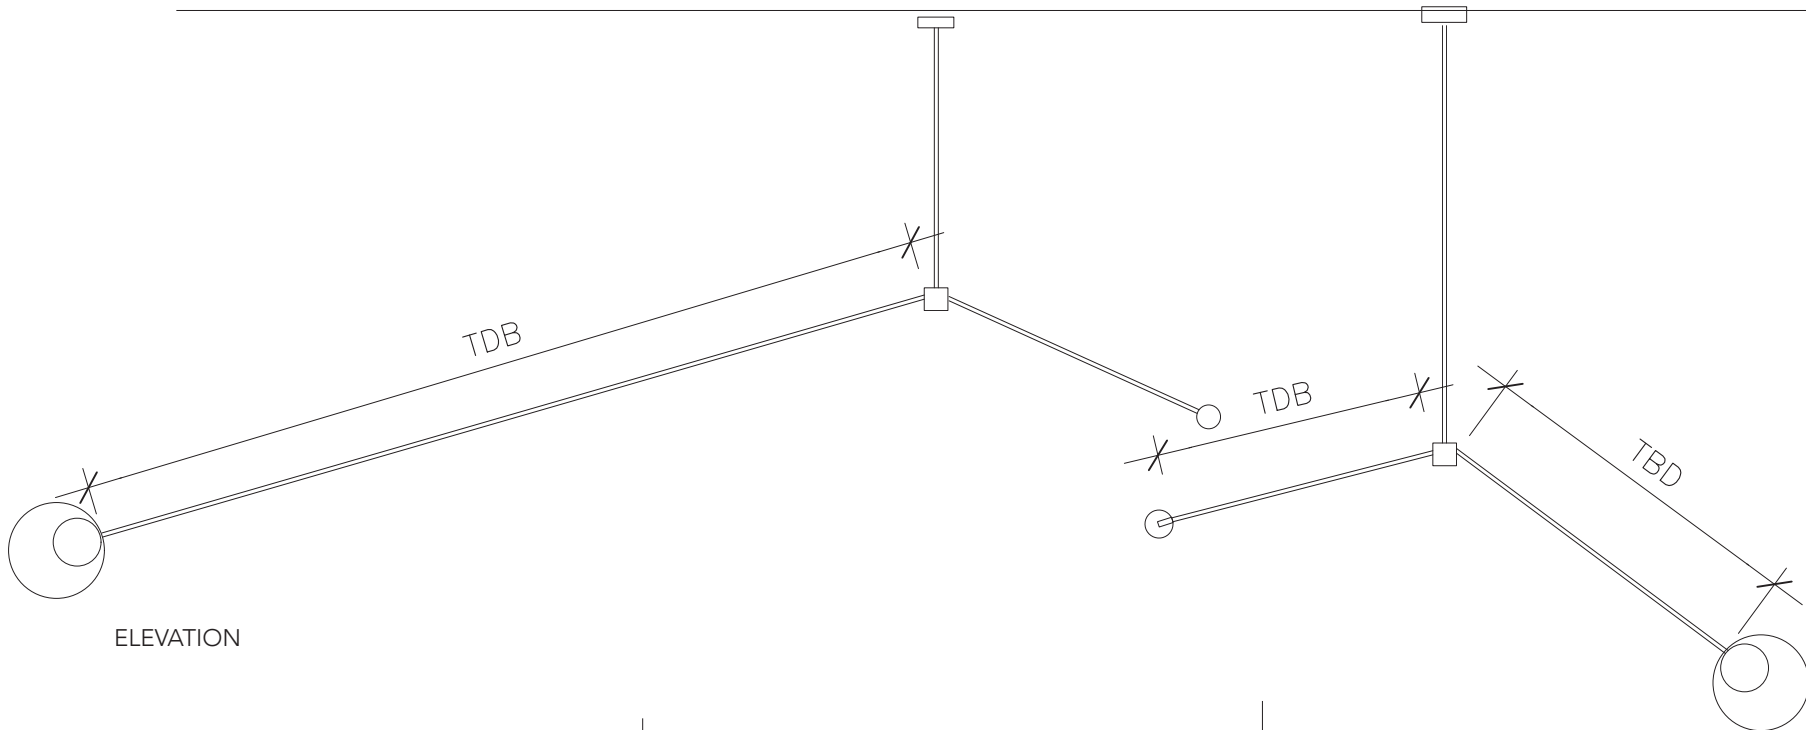

# L 103

ELEVATION

## DIMENSIONS

- | Standard Canopy: 4 5/8" / 11.75cm
- | Shade Diameter: 12" / 304 mm
- | Fixture Height: Custom

## LAMP

- | Max Wattage Per Socket: 60W
- | Lamp Base: Candelabra E12
- | Lamp Type: T22 LED
- | European Equivalent Also Available

## MATERIALS

- | Canopy / Ceiling Mount: Cast Aluminum
- | Shade: Steel