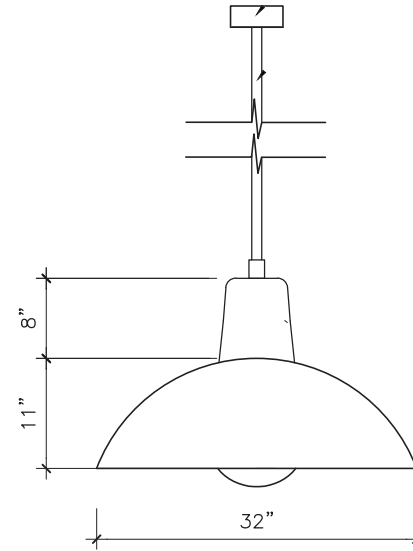

L 78

L 78

PLAN

ELEVATION

DIMENSIONS

- | Standard Canopy: 4 5/8" / 11.75cm
- | Overall Diameter: 32 " / 81.28" or Custom
- | Body Height: 19" / 48.26 cm

LAMP

- | Max Wattage Per Socket: 60W / Socket
- | Lamp Base: Medium Socket / E26
- | Lamp Type: Incandescent or LED

REMARKS

- | Custom Sizing is Available
- | Bulbs are additional
- | For indoor use only
- | Canopy and ceiling hardware included
- | Weight: Less than 65 lbs / 29.5 kg