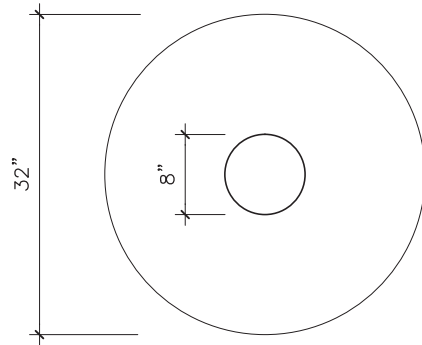

L 78

L 78

PLAN

ELEVATION

DIMENSIONS

- | Standard Canopy: 4 5/8" / 11.75cm
- | Overall Diameter: 32 " / 81.28" or Custom
- | Body Height: 19" / 48.26 cm

LAMP

- | Max Wattage Per Socket: 60W / Socket
- | Lamp Base: Medium Socket / E26
- | Lamp Type: Incandescent or LED

REMARKS

- | Custom Sizing is Available
- | Bulbs are additional
- | For indoor use only
- | Canopy and ceiling hardware included
- | Weight: Less than 65 lbs / 29.5 kg