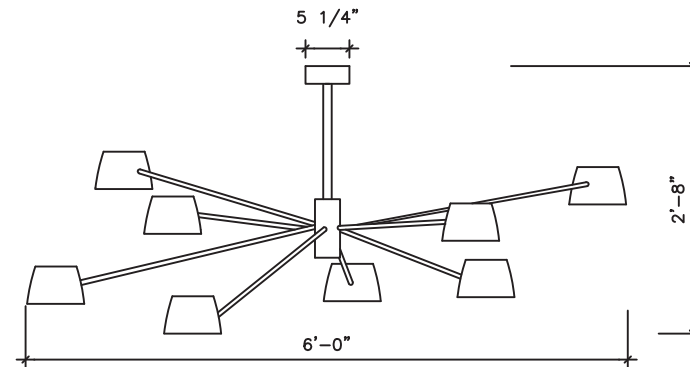

L 79

L 79

PLAN

ELEVATION

DIMENSIONS

- | Standard Canopy: 4 5/8" / 11.75cm
- | Shade Diameter: 7" / 17.8 cm
- | Overall Diameter: 54 "x72" / 137" x 182.8
- | Custom also available
- | Fixture Height: 46" / 116.8 cm or Custom

LAMP

- | Max Wattage Per Socket: 40W / Socket
- | Lamp Base: Candelabra Socket / E27
- | Lamp Type: Incandescent or LED

- | European Equivalent Also Available

MATERIALS

- | Canopy / Ceiling Mount: Cast Aluminum Matching
- | Shade: Steel w/ Finish