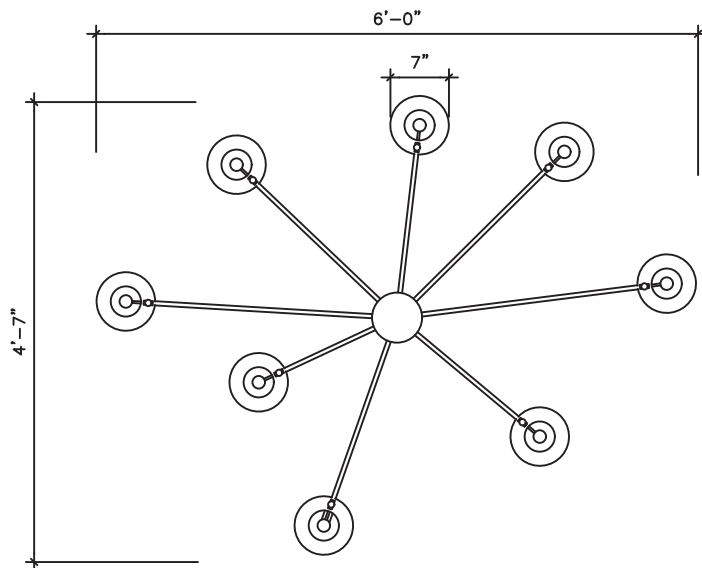

L 79

L 79

PLAN

ELEVATION

DIMENSIONS

- | Standard Canopy: 4 5/8" / 11.75cm
- | Shade Diameter: 7" / 17.8 cm
- | Overall Diameter: 54 "x72" / 137" x 182.8
- | Custom also available
- | Fixture Height: 46" / 116.8 cm or Custom

LAMP

- | Max Wattage Per Socket: 40W / Socket
- | Lamp Base: Candelabra Socket / E27
- | Lamp Type: Incandescent or LED

- | European Equivalent Also Available

MATERIALS

- | Canopy / Ceiling Mount: Cast Aluminum Matching
- | Shade: Steel w/ Finish