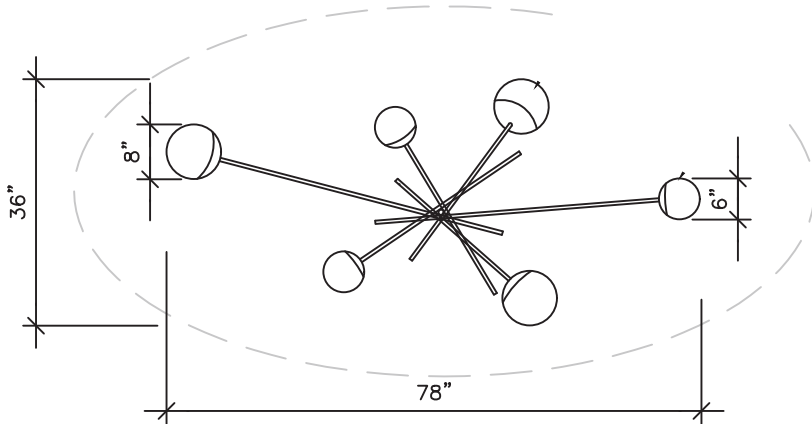

L 90

L 90

PLAN

ELEVATION

DIMENSIONS

- | Standard Canopy: 4 5/8" / 11.75cm
- | Shade Diameter: 6" + 8" / 15.2 cm +20.3cm
- | Fixture Height: 57" / 224mm or Custom

LAMP

- | Max Wattage Per Socket: 40W / Socket
- | Lamp Base: Candelabra E12
- | Lamp Type: Incandescent or LED