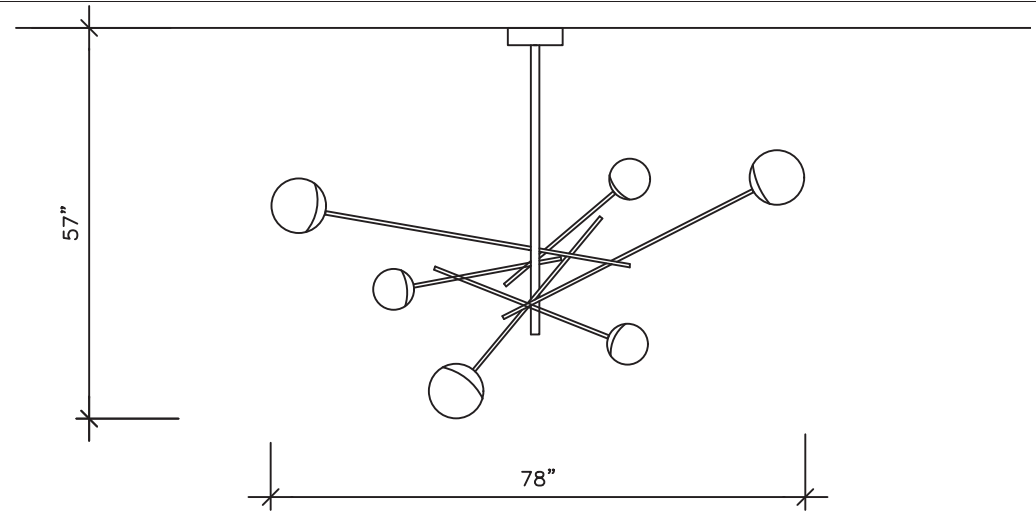

L 90

L 90

PLAN

ELEVATION

DIMENSIONS

- | Standard Canopy: 4 5/8" / 11.75cm
- | Shade Diameter: 6" + 8" / 15.2 cm +20.3cm
- | Fixture Height: 57" / 224mm or Custom

LAMP

- | Max Wattage Per Socket: 40W / Socket
- | Lamp Base: Candelabra E12
- | Lamp Type: Incandescent or LED

- | European Equivalent Also Available

MATERIALS

- | Canopy / Ceiling Mount: Cast Aluminum Matching
- | Shade: Frosted / Clear / Smoked Glass

SHOWN IN

- | Natural Brass
- | Frosted Glass

AVAILABLE FINISHES