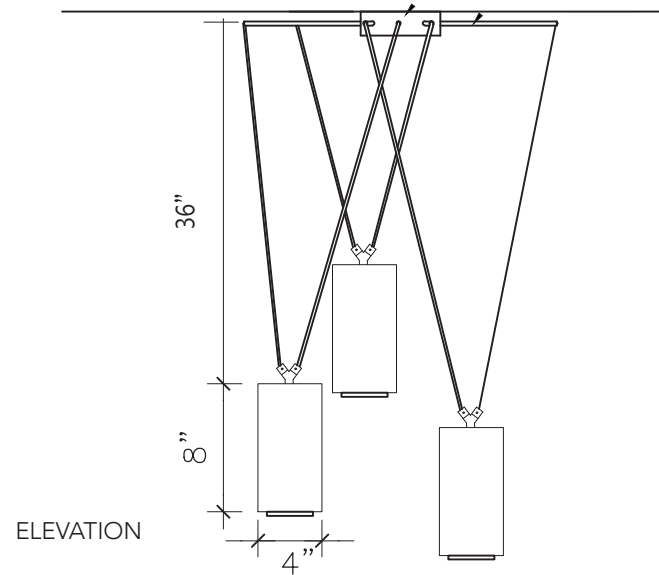

ELEVATION

DIMENSIONS

- | Canopy Plate: 4 5/8" / 11.75cm
- | Shade Diameter: 4" / 101 mm
- | Fixture Height: Custom

LAMP

- | Max Wattage Per Socket: 40W
- | Lamp Base: Medium E27
- | Lamp Type: LED T22

- | European Equivalent Also Available

MATERIALS

- | Canopy / Ceiling Mount: Aluminum : Brass Finish
- | Shade: Brass + Frosted Acrylic

SHOWN IN

- | Brass
- | Frosted Acrylic
- | Charcoal Cord Cover

AVAILABLE FINISHES

- | Powder Coated Finishes
  - o Black o Dk. Grey
  - o White o Custom
- | Plated Brass
- | Plated Antique Brass
- | Plated Bronze

REMARKS

- | Custom Sizing is Available
- | Bulbs are additional
- | For indoor use only
- | Canopy and ceiling hardware included
- | Weight: 40lbs / 18kg